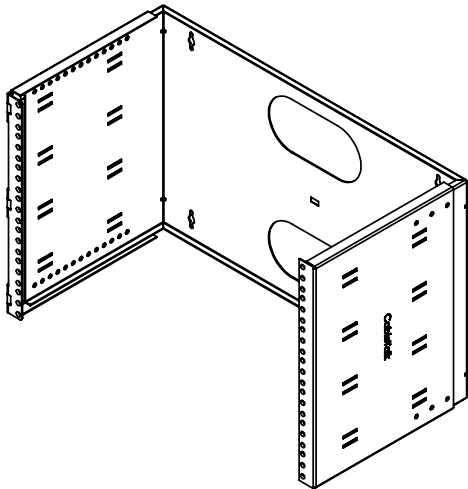

Options

- Available in 1,2,4, 7 or 11 U-space sizes
- 2 U-space size features a hinged mount, which offers full access to patch panels, front and rear
- 4 U-Space size has adjustable depth, from 10-14 inches
- 4 U-Space combo kit available, includes 4 U-space adjustable depth wall bracket and 12" deep shelf
- 7 U-space model is adjustable from 10-16 inches deep
- 11 U-space size features collapsible sides, which enable it to be shipped flat

Standard Dimensions Wall Mount Brackets

| Part No. | Overall Width A (Inches) | Overall Depth B (Inches) | Overall Height C (Inches) | Style |
|------------|--------------------------|--------------------------|---------------------------|--------------------|
| WB-1U4-B | 20 | 4 | 1.75 | Fixed |
| WB-2U6-B | 20 | 6 | 3.5 | Hinged |
| WB-4U14-B | 20 | 10-14 Adjustable | 7 | Adjustable |
| WB-4U14K-B | 20 | 10-14 Adjustable | 7 | Adjustable w/shelf |
| WB-7U16-B | 20 | 10-16 Adjustable | 12.25 | Adjustable |
| WB-11U20-B | 20 | 20 | 19.25 | Flat-pack |

ADJUSTABLE
WB-7U16-B

Flat-pack WB-11U20-B

Our 11 U-space model is constructed so that it closes flat for shipping, and is assembled simply with 4 screws on arrival.

WALL MOUNT BRACKETS

FIXED
WB-1U4-B

HINGED
WB-2U6-B

ADJUSTABLE
WB-4U14-B

ADJUSTABLE W/SHELF
WB-4U14K-B

ADJUSTABLE
WB-7U16-B

FLAT PACK
WB-11U20-B