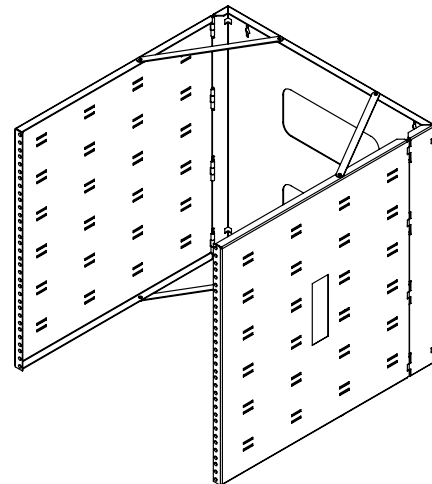

Options

- Available in 1,2,4, 7 or 11 U-space sizes
- 2 U-space size features a hinged mount, which offers full access to patch panels, front and rear
- 4 U-Space size has adjustable depth, from 10-14 inches
- 4 U-Space combo kit available, includes 4 U-space adjustable depth wall bracket and 12" deep shelf
- 7 U-space model is adjustable from 10-16 inches deep
- 11 U-space size features collapsible sides, which enable it to be shipped flat

Standard Dimensions Wall Mount Brackets

| Part No. | Overall Width A (Inches) | Overall Depth B (Inches) | Overall Height C (Inches) | Style |
|------------|--------------------------|--------------------------|---------------------------|--------------------|
| WB-1U4-B | 20 | 4 | 1.75 | Fixed |
| WB-2U6-B | 20 | 6 | 3.5 | Hinged |
| WB-4U14-B | 20 | 10-14 Adjustable | 7 | Adjustable |
| WB-4U14K-B | 20 | 10-14 Adjustable | 7 | Adjustable w/shelf |
| WB-7U16-B | 20 | 10-16 Adjustable | 12.25 | Adjustable |
| WB-11U20-B | 20 | 20 | 19.25 | Flat-pack |

ADJUSTABLE
WB-7U16-B

Flat-pack WB-11U20-B

Our 11 U-space model is constructed so that it closes flat for shipping, and is assembled simply with 4 screws on arrival.

WALL MOUNT BRACKETS

FIXED
WB-1U4-B

HINGED
WB-2U6-B

ADJUSTABLE
WB-4U14-B

ADJUSTABLE W/SHELF
WB-4U14K-B

ADJUSTABLE
WB-7U16-B

FLAT PACK
WB-11U20-B