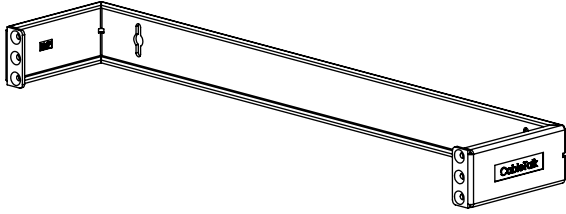

WALL MOUNT BRACKETS

Product Features

Finish

- Durable black textured powder paint finish

Structure

- Frame constructed of 16 GA (0.060") steel
- Wall mount brackets are designed for smaller network systems
- Comes with 10-32 tapped mounting holes with stamped U-spacing identification
- Compliant to EIA-310-D 19" standard

Options

- Available in 1,2,4, 7 or 11 U-space sizes
- 2 U-space size features a hinged mount, which offers full access to patch panels, front and rear
- 4 U-Space size has adjustable depth, from 10-14 inches
- 4 U-Space combo kit available, includes 4 U-space adjustable depth wall bracket and 12" deep shelf
- 7 U-space model is adjustable from 10-16 inches deep
- 11 U-space size features collapsible sides, which enable it to be shipped flat

Standard Dimensions Wall Mount Brackets

| Part No. | Overall Width A (Inches) | Overall Depth B (Inches) | Overall Height C (Inches) | Style |
|------------|--------------------------|--------------------------|---------------------------|--------------------|
| WB-1U4-B | 20 | 4 | 1.75 | Fixed |
| WB-2U6-B | 20 | 6 | 3.5 | Hinged |
| WB-4U14-B | 20 | 10-14 Adjustable | 7 | Adjustable |
| WB-4U14K-B | 20 | 10-14 Adjustable | 7 | Adjustable w/shelf |
| WB-7U16-B | 20 | 10-16 Adjustable | 12.25 | Adjustable |
| WB-11U20-B | 20 | 20 | 19.25 | Flat-pack |

ADJUSTABLE
WB-7U16-B

Flat-pack WB-11U20-B

Our 11 U-space model is constructed so that it closes flat for shipping, and is assembled simply with 4 screws on arrival.

WALL MOUNT BRACKETS

FIXED
WB-1U4-B

HINGED
WB-2U6-B