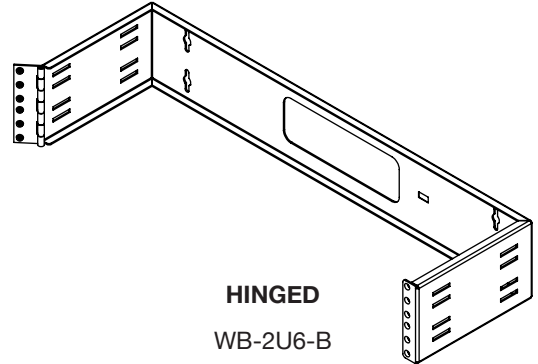

Options

- Available in 1,2,4, 7 or 11 U-space sizes
- 2 U-space size features a hinged mount, which offers full access to patch panels, front and rear
- 4 U-Space size has adjustable depth, from 10-14 inches
- 4 U-Space combo kit available, includes 4 U-space adjustable depth wall bracket and 12" deep shelf
- 7 U-space model is adjustable from 10-16 inches deep
- 11 U-space size features collapsible sides, which enable it to be shipped flat

Standard Dimensions Wall Mount Brackets

| Part No. | Overall Width A (Inches) | Overall Depth B (Inches) | Overall Height C (Inches) | Style |
|------------|--------------------------|--------------------------|---------------------------|--------------------|
| WB-1U4-B | 20 | 4 | 1.75 | Fixed |
| WB-2U6-B | 20 | 6 | 3.5 | Hinged |
| WB-4U14-B | 20 | 10-14 Adjustable | 7 | Adjustable |
| WB-4U14K-B | 20 | 10-14 Adjustable | 7 | Adjustable w/shelf |
| WB-7U16-B | 20 | 10-16 Adjustable | 12.25 | Adjustable |
| WB-11U20-B | 20 | 20 | 19.25 | Flat-pack |

ADJUSTABLE
WB-7U16-B

Flat-pack WB-11U20-B

Our 11 U-space model is constructed so that it closes flat for shipping, and is assembled simply with 4 screws on arrival.

WALL MOUNT BRACKETS

FIXED
WB-1U4-B

HINGED
WB-2U6-B

ADJUSTABLE
WB-4U14-B

ADJUSTABLE W/SHELF
WB-4U14K-B

ADJUSTABLE
WB-7U16-B

FLAT PACK
WB-11U20-B