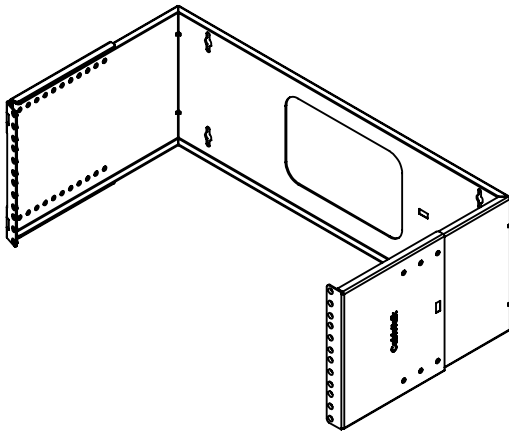

Options

- Available in 1,2,4, 7 or 11 U-space sizes
- 2 U-space size features a hinged mount, which offers full access to patch panels, front and rear
- 4 U-Space size has adjustable depth, from 10-14 inches
- 4 U-Space combo kit available, includes 4 U-space adjustable depth wall bracket and 12" deep shelf
- 7 U-space model is adjustable from 10-16 inches deep
- 11 U-space size features collapsible sides, which enable it to be shipped flat

Standard Dimensions Wall Mount Brackets

| Part No. | Overall Width A (Inches) | Overall Depth B (Inches) | Overall Height C (Inches) | Style |
|------------|--------------------------|--------------------------|---------------------------|--------------------|
| WB-1U4-B | 20 | 4 | 1.75 | Fixed |
| WB-2U6-B | 20 | 6 | 3.5 | Hinged |
| WB-4U14-B | 20 | 10-14 Adjustable | 7 | Adjustable |
| WB-4U14K-B | 20 | 10-14 Adjustable | 7 | Adjustable w/shelf |
| WB-7U16-B | 20 | 10-16 Adjustable | 12.25 | Adjustable |
| WB-11U20-B | 20 | 20 | 19.25 | Flat-pack |

ADJUSTABLE
WB-7U16-B

Flat-pack WB-11U20-B

Our 11 U-space model is constructed so that it closes flat for shipping, and is assembled simply with 4 screws on arrival.

WALL MOUNT BRACKETS

FIXED
WB-1U4-B

HINGED
WB-2U6-B

ADJUSTABLE
WB-4U14-B

ADJUSTABLE W/SHELF
WB-4U14K-B

ADJUSTABLE
WB-7U16-B

FLAT PACK
WB-11U20-B