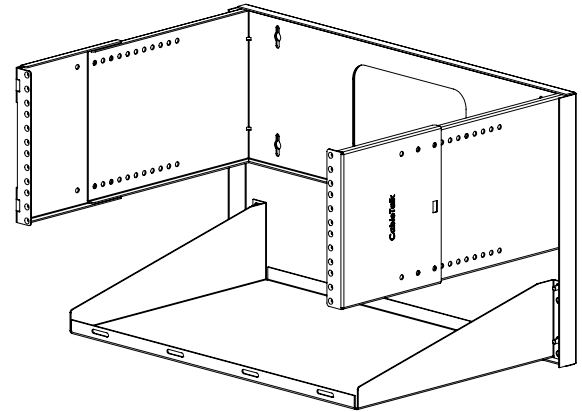

Options

- Available in 1,2,4, 7 or 11 U-space sizes
- 2 U-space size features a hinged mount, which offers full access to patch panels, front and rear
- 4 U-Space size has adjustable depth, from 10-14 inches
- 4 U-Space combo kit available, includes 4 U-space adjustable depth wall bracket and 12" deep shelf
- 7 U-space model is adjustable from 10-16 inches deep
- 11 U-space size features collapsible sides, which enable it to be shipped flat

Standard Dimensions Wall Mount Brackets

| Part No. | Overall Width A (Inches) | Overall Depth B (Inches) | Overall Height C (Inches) | Style |
|------------|--------------------------|--------------------------|---------------------------|--------------------|
| WB-1U4-B | 20 | 4 | 1.75 | Fixed |
| WB-2U6-B | 20 | 6 | 3.5 | Hinged |
| WB-4U14-B | 20 | 10-14 Adjustable | 7 | Adjustable |
| WB-4U14K-B | 20 | 10-14 Adjustable | 7 | Adjustable w/shelf |
| WB-7U16-B | 20 | 10-16 Adjustable | 12.25 | Adjustable |
| WB-11U20-B | 20 | 20 | 19.25 | Flat-pack |

ADJUSTABLE
WB-7U16-B

Flat-pack WB-11U20-B

Our 11 U-space model is constructed so that it closes flat for shipping, and is assembled simply with 4 screws on arrival.

WALL MOUNT BRACKETS

FIXED
WB-1U4-B

HINGED
WB-2U6-B

ADJUSTABLE
WB-4U14-B

ADJUSTABLE W/SHELF
WB-4U14K-B

ADJUSTABLE
WB-7U16-B

FLAT PACK
WB-11U20-B