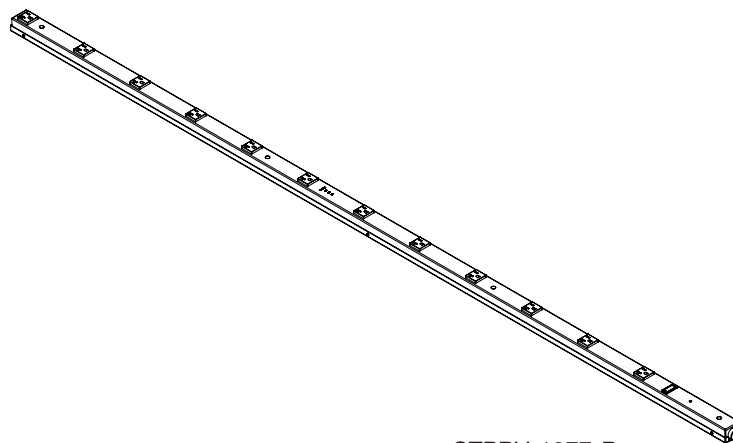

CTPBV-1277-B