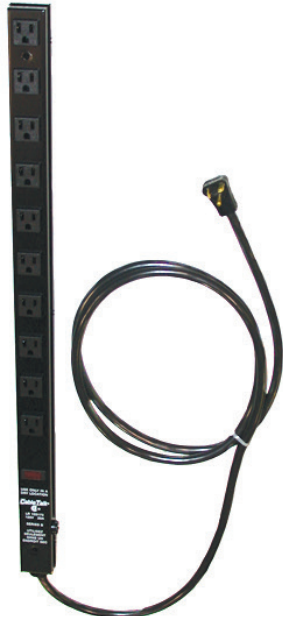

VERTICAL POWER BARS

Options

- 15' power cord available
- Twist lock plug available
- Switch-disabled option available
- Shielded cord available on request
- 15A

Product Features

Finish

- Black smooth powder paint finish

Structure

- Fabricated from 18 GA (0.048") steel.
- Comes standard in 15 amp capacity
- Slim profile power bars mount onto cabinet frames or network racks
- Illuminated power switch showing power "ON".

- Comes standard with a 7' power cord
- Breaker protection with reset button, three-stage surge protection, three prong power cord and power outlets.

Standard Dimensions - Vertical Power Bars

Part No.	Amperage	Outlets	Height (Inches)	Descriptions
CTPBV-0850-B	15	8	50	15A, 8 Outlet w/5-15P, on/off switch & 7' cord
CTPBV-0850-15-B	15	8	50	15A, 8 Outlet w/5-15P, on/off switch & 15' cord
CTPBV-0850-SD-B	15	8	50	15A, 8 Outlet w/5-15P, no switch & 7' cord
CTPBV-0850-ST-B	15	8	50	15A, 8 Outlet w/L5-15P, no switch & 7' cord
CTPBV-1029-B	15	10	29	15A, 10 Outlet w/5-15P, on/off switch & 7' cord
CTPBV-1029-15-B	15	10	29	15A, 10 Outlet w/5-15P, on/off switch & 15' cord
CTPBV-1029-SD-B	15	10	29	15A, 10 Outlet w/5-15P, no switch & 7' cord
CTPBV-1029-ST-B	15	10	29	15A, 10 Outlet w/L5-15P, no switch & 7' cord
CTPBV-1277-B	15	12	77	15A, 12 Outlet w/5-15P, on/off switch & 7' cord
CTPBV-1277-15-B	15	12	77	15A, 12 Outlet w/5-15P, on/off switch & 15' cord
CTPBV-1277-SD-B	15	12	77	15A, 12 Outlet w/5-15P, no switch & 7' cord
CTPBV-1277-SD-15-B	15	12	77	15A, 12 Outlet w/5-15P, no switch & 15' cord
CTPBV-1277-ST-B	15	12	77	15A, 12 Outlet w/L5-15P, no switch & 7' cord
CTPBV-1277-ST-15-B	15	12	77	15A, 12 Outlet w/L5-15P, no switch & 15' cord