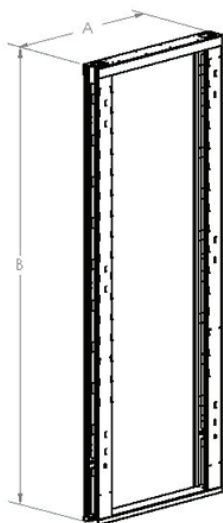

Modular Furniture Frames

Product Features

- Steel frame
- Comes standard in gray paint
- Comes with single sided feet
- Feet have adjustable height

Options

- Available in different widths
- Available with single sided or double sided feet

Standard Dimensions

Modular Furniture Frames

Part No.	Width (Inches)	Depth (Inches)	Height (Inches)
MR3-3033-G	30	33	81
MR3-3633-G	36	33	81
MR3-4833-G	48	33	81
MR3-6033-G	60	33	81
MR3-7233-G	72	33	81

MR3-3033-B

MR3-4833-B

MR3-6033-B

Modular Furniture Frame

Standard Dimensions

Modular Furniture Frame Legs

Part No.	Description	Depth
MRL-01-G	STANDARD RACK LEGS	33
MRL-02-G	STANDARD RACK DOUBLE SIDED LEGS	66

MRL-01-G

MRL-02-G