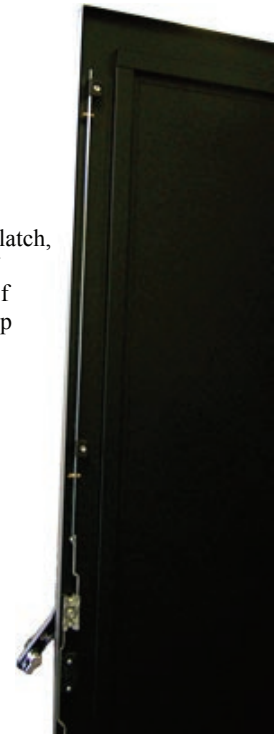

Nema Cabinet

Systèmes

CableTalk
Systems Inc.

Product Features

Finish

- Durable black textured powder paint finish

Structure

- Frame constructed of rugged 13GA steel
- To maintain dust free environment, cabinet comes standard with:
 - Double return flange with seamless gasket to provide seal with doors
 - 4 point latch securely closes and locks door to frame
 - The bottom of the cabinet is sealed by using one of two items:
 - flat floor panel attaches to mounting plates and comes standard
 - sealed floor panel (box shaped) attaches to mounting plates and rests on floor. This panel allows for cable access & is sold separately.
- Side panels bolted in 4 places
- Cabinet assembly will include a solid front and rear door, one solid side panel and one side panel with cutout for air condition unit (available in 4000, 8000, 12000 BTU). Air condition unit will be factory installed.
- If no air condition unit is required, two solid side panels can be supplied.

NO.	ITEM NUMBER	DESCRIPTION	QTY
1	CTC3-3036K-122A-B	30"x30"x83" Nema 12 Frame, Solid Front & Rear Doors, 1 Solid Side Panel & 1 Solid Side Panel with A/C Access Hole	1
2	CTC3-MA-16-B	Tapped 10-32 Mounting Angles	2 sets
3	CTC3-CMS-11-B	Vertical Cable Manager	1 set
4	NGPMV-1277-20A-ST-15-B	12 Outlet Metered Power Bar	2
5	Air condition unit	4000, 8000 or 12000 BTU Side Mount Air Conditioner Available	1

Double return flange with seamless gasket

4 point latch closure

4 point latch installed on door, door ajar showing closures

4 point latch, view of inside of door, top portion

Sealed floor panel

View of inside door showing 4 point latch mechanism, and flange, gasket and closure on frame