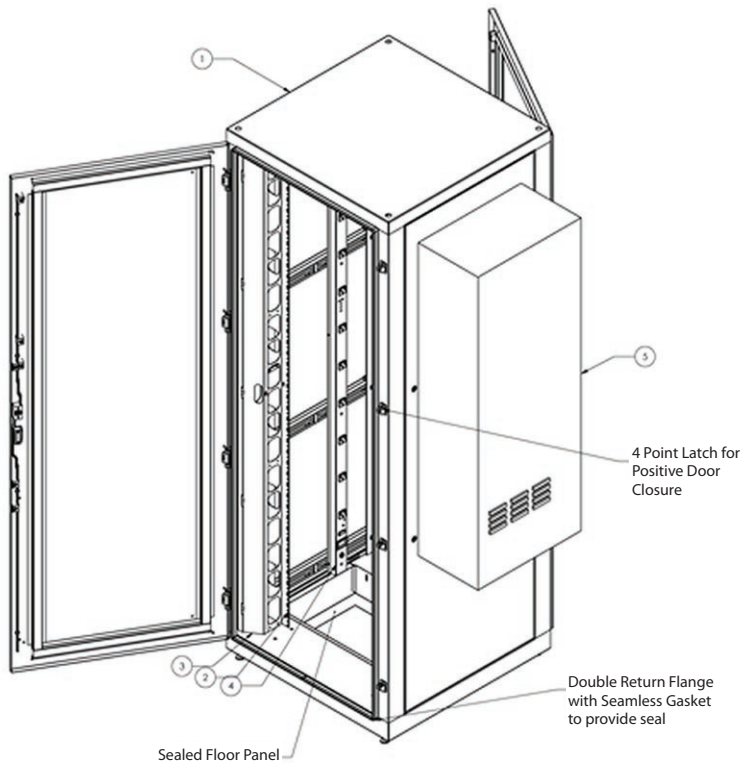

Nema Cabinet

Systèmes

CableTalk
Systems Inc.

Product Features

Finish

- Durable black textured powder paint finish

Structure

- Frame constructed of rugged 13GA steel
- To maintain dust free environment, cabinet comes standard with:
 - Double return flange with seamless gasket to provide seal with doors
 - 4 point latch securely closes and locks door to frame
 - The bottom of the cabinet is sealed by using one of two items:
 - flat floor panel attaches to mounting plates and comes standard
 - sealed floor panel (box shaped) attaches to mounting plates and rests on floor. This panel allows for cable access & is sold separately.
- Side panels bolted in 4 places
- Cabinet assembly will include a solid front and rear door, one solid side panel and one side panel with cutout for air condition unit (available in 4000, 8000, 12000 BTU). Air condition unit will be factory installed.
- If no air condition unit is required, two solid side panels can be supplied.

Options

NEMA cabinet frames support the CableTalk products:

- Mounting angles – tapped or cage nut style
- Cable management systems
- Power solutions
- Shelves

Sample Nema Cabinet Configuration

All Items sold separately

NO.	ITEM NUMBER	DESCRIPTION	QTY
1	CTC3-3036K-122A-B	30"x30"x83" Nema 12 Frame, Solid Front & Rear Doors, 1 Solid Side Panel & 1 Solid Side Panel with A/C Access Hole	1
2	CTC3-MA-16-B	Tapped 10-32 Mounting Angles	2 sets
3	CTC3-CMS-11-B	Vertical Cable Manager	1 set
4	NGPMV-1277-20A-ST-15-B	12 Outlet Metered Power Bar	2
5	Air condition unit	4000, 8000 or 12000 BTU Side Mount Air Conditioner Available	1

Nema Cabinet

Standard Dimensions

Nema 12 Cabinet Assembly

Part No.	Description	Qty
CTC3-3036K-122A-B	30"x30"x83" Nema 12 Frame, Solid Front & Rear Doors, 1 Solid Side Panel & 1 Solid Side Panel with A/C Access Hole	1
CTC3-3036K-122-B	30"x30"x83" Nema 12 Frame, Solid Front & Rear Doors, 2 Solid Side Panels	1
CTC3-3036-N12FS-B	Nema 12 Floor Seal for 3036 cabinet	1